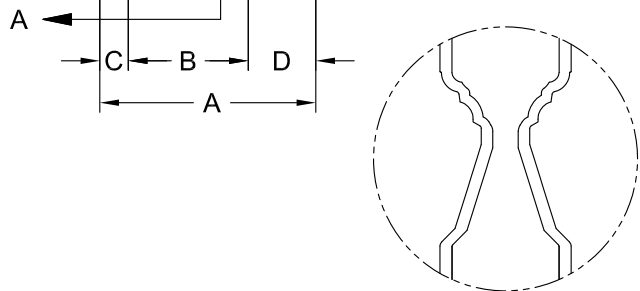

SANTA FE SMOOTH 8'-0"

Dimension Table				
Door Size	A	B	C	D
3'-0" x 8'-0"	36"	24"	6"	3"
2'-10" x 8'-0"	34"	24"	5"	3"
2'-8" x 8'-0"	32"	23"	4 1/2"	3"
2'-6" x 8'-0"	30"	21"	4 1/2"	3"
2'-4" x 8'-0"	28"	18"	5"	3"
2'-2" x 8'-0"	26"	18"	4"	3"
2'-0" x 8'-0"	24"	14"	5"	3"
1'-10" x 8'-0"	22"	14"	4"	2 11/16"
1'-8" x 8'-0"	20"	10"	5"	3"
1'-6" x 8'-0"	18"	10"	4"	3"
1'-4" x 8'-0"	16"	7"	4 1/2"	3"
1'-3" x 8'-0"	15"	7"	4"	3"
1'-2" x 8'-0"	14"	7"	3 1/2"	2 1/8"
1'-0" x 8'-0"	12"	7"	2 1/2"	1 3/8"

SANTA FE BIFOLD SMOOTH 8'-0"

Detail A  
Ovolo Sticking

Dimension Table				
Door Size	A	B	C	D
1'-6" x 8'-0"	18"	10"	1 7/8"	3 1/8"
1'-4" x 8'-0"	16"	7"	2 3/8"	4 5/8"
1'-3" x 6'-8"	15"	7"	2 3/8"	5 5/8"
1'-2" x 6'-8"	14"	7"	2 3/8"	6 5/8"
1'-0" x 6'-8"	12"	7"	2 3/8"	5 5/8"