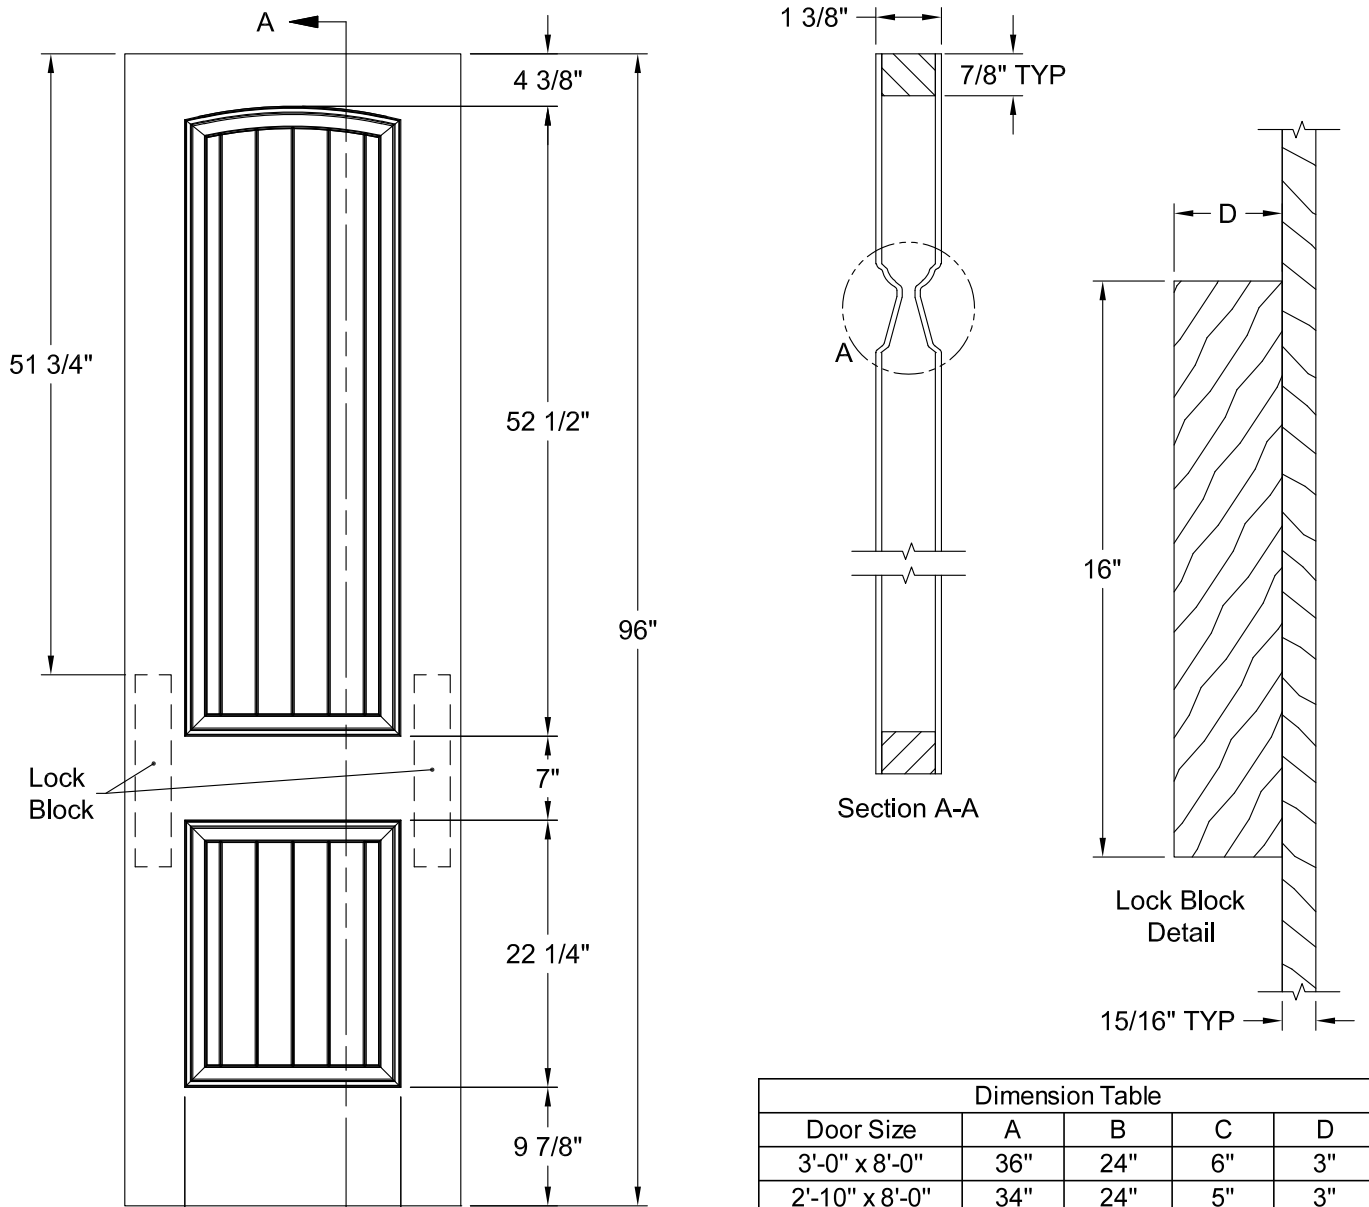

SANTA FE SMOOTH 8'-0"

Dimension Table				
Door Size	A	B	C	D
3'-0" x 8'-0"	36"	24"	6"	3"
2'-10" x 8'-0"	34"	24"	5"	3"
2'-8" x 8'-0"	32"	23"	4 1/2"	3"
2'-6" x 8'-0"	30"	21"	4 1/2"	3"
2'-4" x 8'-0"	28"	18"	5"	3"
2'-2" x 8'-0"	26"	18"	4"	3"
2'-0" x 8'-0"	24"	14"	5"	3"
1'-10" x 8'-0"	22"	14"	4"	2 11/16"
1'-8" x 8'-0"	20"	10"	5"	3"
1'-6" x 8'-0"	18"	10"	4"	3"
1'-4" x 8'-0"	16"	7"	4 1/2"	3"
1'-3" x 8'-0"	15"	7"	4"	3"
1'-2" x 8'-0"	14"	7"	3 1/2"	2 1/8"
1'-0" x 8'-0"	12"	7"	2 1/2"	1 3/8"

SANTA FE BIFOLD SMOOTH 8'-0"

Detail A  
Ovolo Sticking

Dimension Table				
Door Size	A	B	C	D
1'-6" x 8'-0"	18"	10"	1 7/8"	3 1/8"
1'-4" x 8'-0"	16"	7"	2 3/8"	4 5/8"
1'-3" x 6'-8"	15"	7"	2 3/8"	5 5/8"
1'-2" x 6'-8"	14"	7"	2 3/8"	6 5/8"
1'-0" x 6'-8"	12"	7"	2 3/8"	5 5/8"