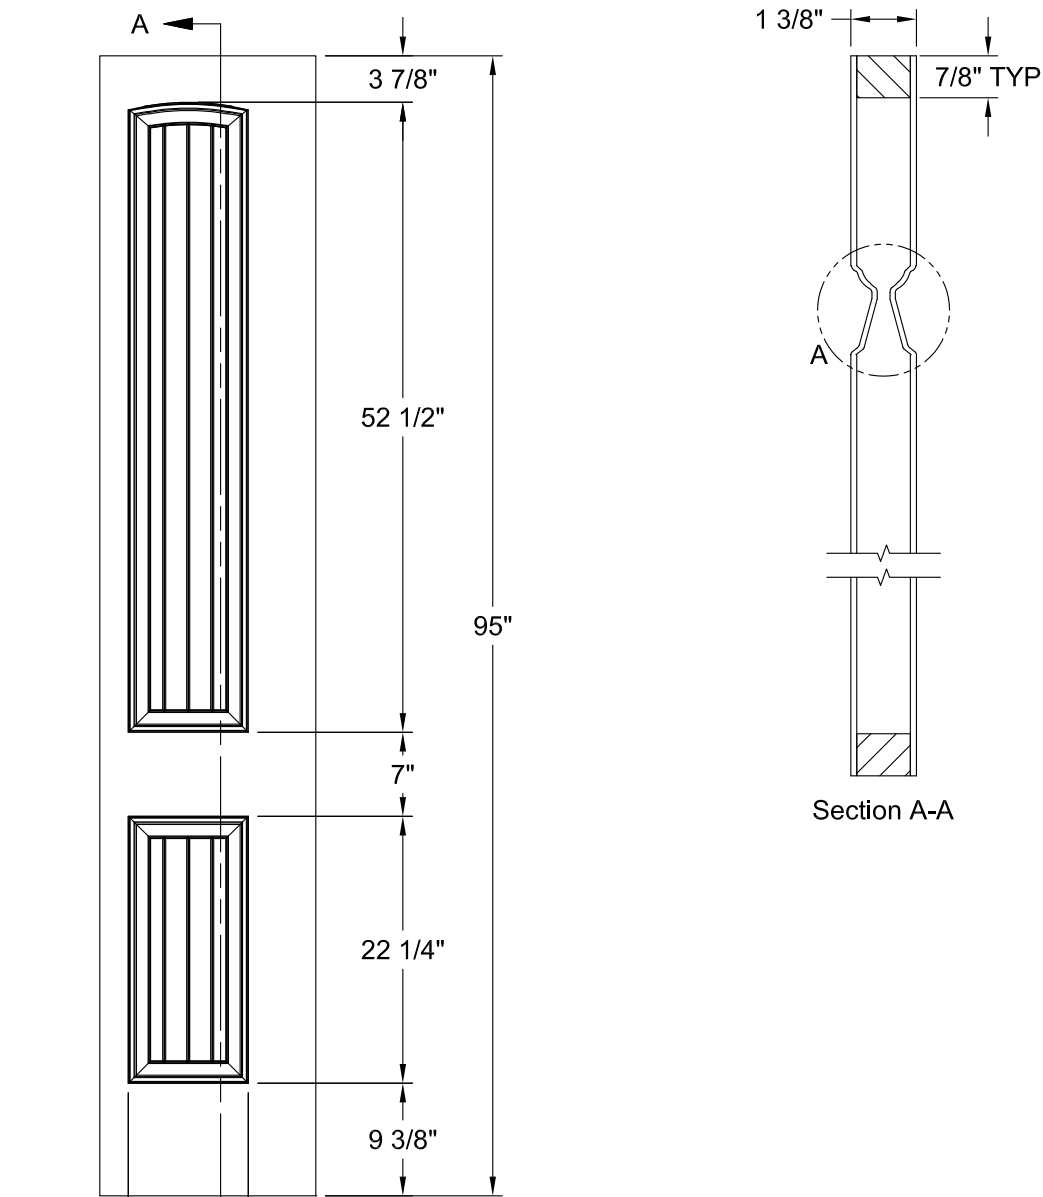

SANTA FE SMOOTH 8'-0"

Dimension Table				
Door Size	A	B	C	D
3'-0" x 8'-0"	36"	24"	6"	3"
2'-10" x 8'-0"	34"	24"	5"	3"
2'-8" x 8'-0"	32"	23"	4 1/2"	3"
2'-6" x 8'-0"	30"	21"	4 1/2"	3"
2'-4" x 8'-0"	28"	18"	5"	3"
2'-2" x 8'-0"	26"	18"	4"	3"
2'-0" x 8'-0"	24"	14"	5"	3"
1'-10" x 8'-0"	22"	14"	4"	2 11/16"
1'-8" x 8'-0"	20"	10"	5"	3"
1'-6" x 8'-0"	18"	10"	4"	3"
1'-4" x 8'-0"	16"	7"	4 1/2"	3"
1'-3" x 8'-0"	15"	7"	4"	3"
1'-2" x 8'-0"	14"	7"	3 1/2"	2 1/8"
1'-0" x 8'-0"	12"	7"	2 1/2"	1 3/8"

SANTA FE BIFOLD SMOOTH 8'-0"

Detail A  
Ovolo Sticking

Dimension Table				
Door Size	A	B	C	D
1'-6" x 8'-0"	18"	10"	1 7/8"	3 1/8"
1'-4" x 8'-0"	16"	7"	2 3/8"	4 5/8"
1'-3" x 6'-8"	15"	7"	2 3/8"	5 5/8"
1'-2" x 6'-8"	14"	7"	2 3/8"	6 5/8"
1'-0" x 6'-8"	12"	7"	2 3/8"	5 5/8"