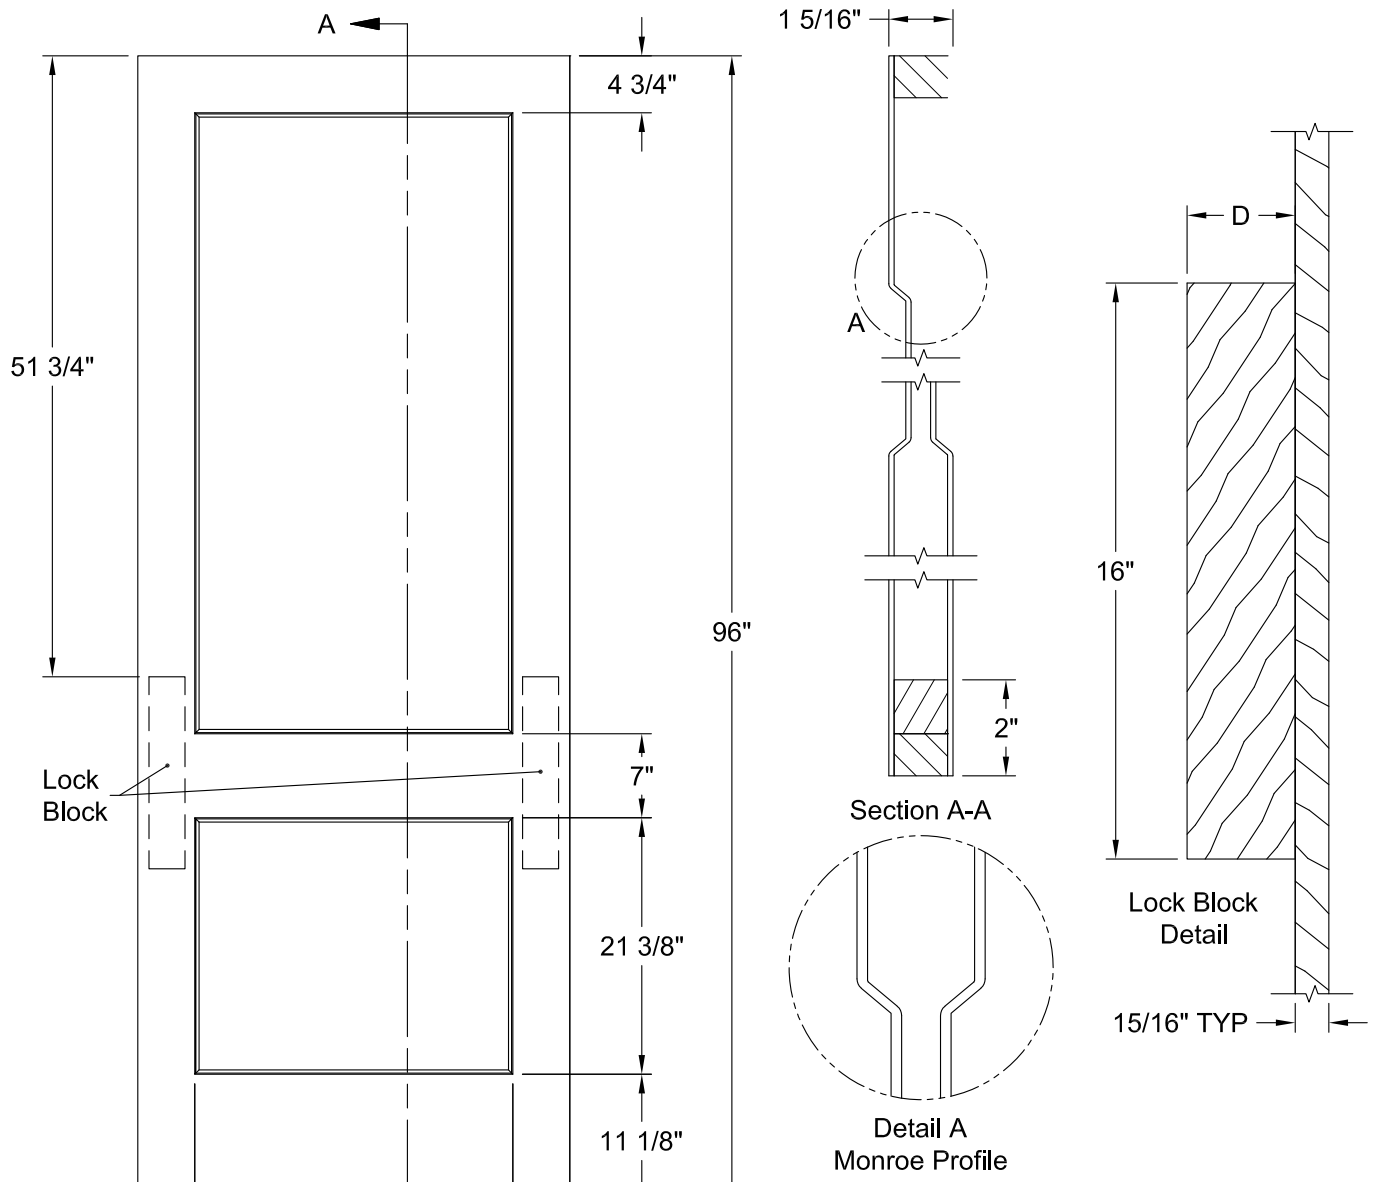

MONROE SMOOTH 8'-0"

Dimension Table				
Door Size	A	B	C	D
3'-0" x 8'-0"	36"	26 1/2"	4 3/4"	3"
2'-10" x 8'-0"	34"	22 1/2"	5 3/4"	3"
2'-8" x 8'-0"	32"	22 1/2"	4 3/4"	3"
2'-6" x 8'-0"	30"	20 1/2"	4 3/4"	3"
2'-4" x 8'-0"	28"	18 1/2"	4 3/4"	3"
2'-2" x 8'-0"	26"	15 1/2"	5 1/4"	3"
2'-0" x 8'-0"	24"	15 1/2"	4 1/4"	3"
1'-10" x 8'-0"	22"	11 1/2"	5 1/4"	3"
1'-8" x 8'-0"	20"	11 1/2"	4 1/4"	3"
1'-6" x 8'-0"	18"	9 1/4"	4 3/8"	3"
1'-4" x 8'-0"	16"	9 1/4"	3 3/8"	2 1/8"

MONROE BIFOLD SMOOTH 8'-0"

Dimension Table				
Door Size	A	B	C	D
3'-0" x 8'-0"	17 7/8"	9 1/4"	6 1/4"	2 3/8"
2'-10" x 8'-0"	16 7/8"	9 1/4"	5 1/4"	2 3/8"
2'-8" x 8'-0"	15 7/8"	9 1/4"	4 1/4"	2 3/8"