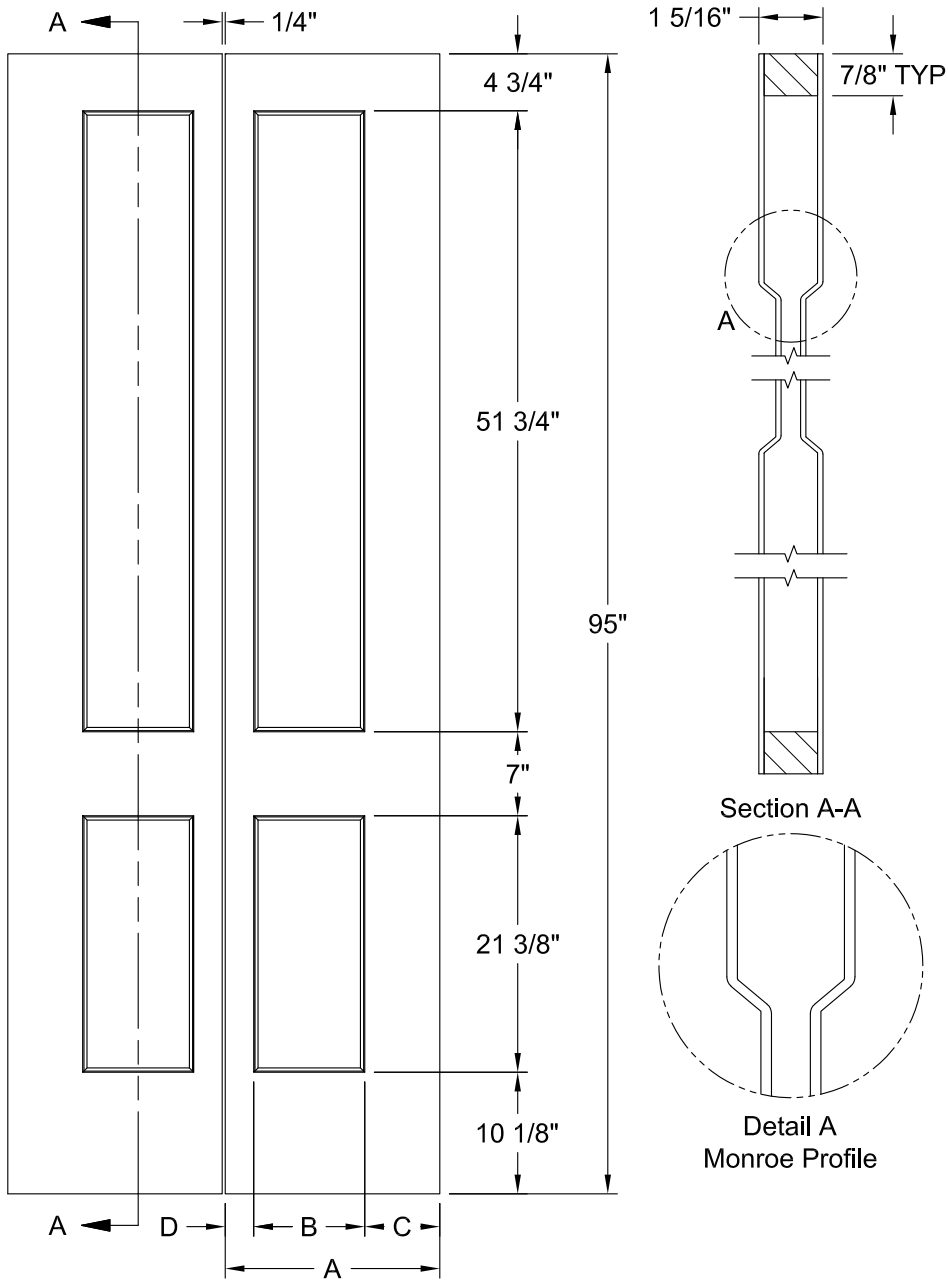

MONROE SMOOTH 8'-0"

Dimension Table				
Door Size	A	B	C	D
3'-0" x 8'-0"	36"	26 1/2"	4 3/4"	3"
2'-10" x 8'-0"	34"	22 1/2"	5 3/4"	3"
2'-8" x 8'-0"	32"	22 1/2"	4 3/4"	3"
2'-6" x 8'-0"	30"	20 1/2"	4 3/4"	3"
2'-4" x 8'-0"	28"	18 1/2"	4 3/4"	3"
2'-2" x 8'-0"	26"	15 1/2"	5 1/4"	3"
2'-0" x 8'-0"	24"	15 1/2"	4 1/4"	3"
1'-10" x 8'-0"	22"	11 1/2"	5 1/4"	3"
1'-8" x 8'-0"	20"	11 1/2"	4 1/4"	3"
1'-6" x 8'-0"	18"	9 1/4"	4 3/8"	3"
1'-4" x 8'-0"	16"	9 1/4"	3 3/8"	2 1/8"

MONROE BIFOLD SMOOTH 8'-0"

Dimension Table				
Door Size	A	B	C	D
3'-0" x 8'-0"	17 7/8"	9 1/4"	6 1/4"	2 3/8"
2'-10" x 8'-0"	16 7/8"	9 1/4"	5 1/4"	2 3/8"
2'-8" x 8'-0"	15 7/8"	9 1/4"	4 1/4"	2 3/8"