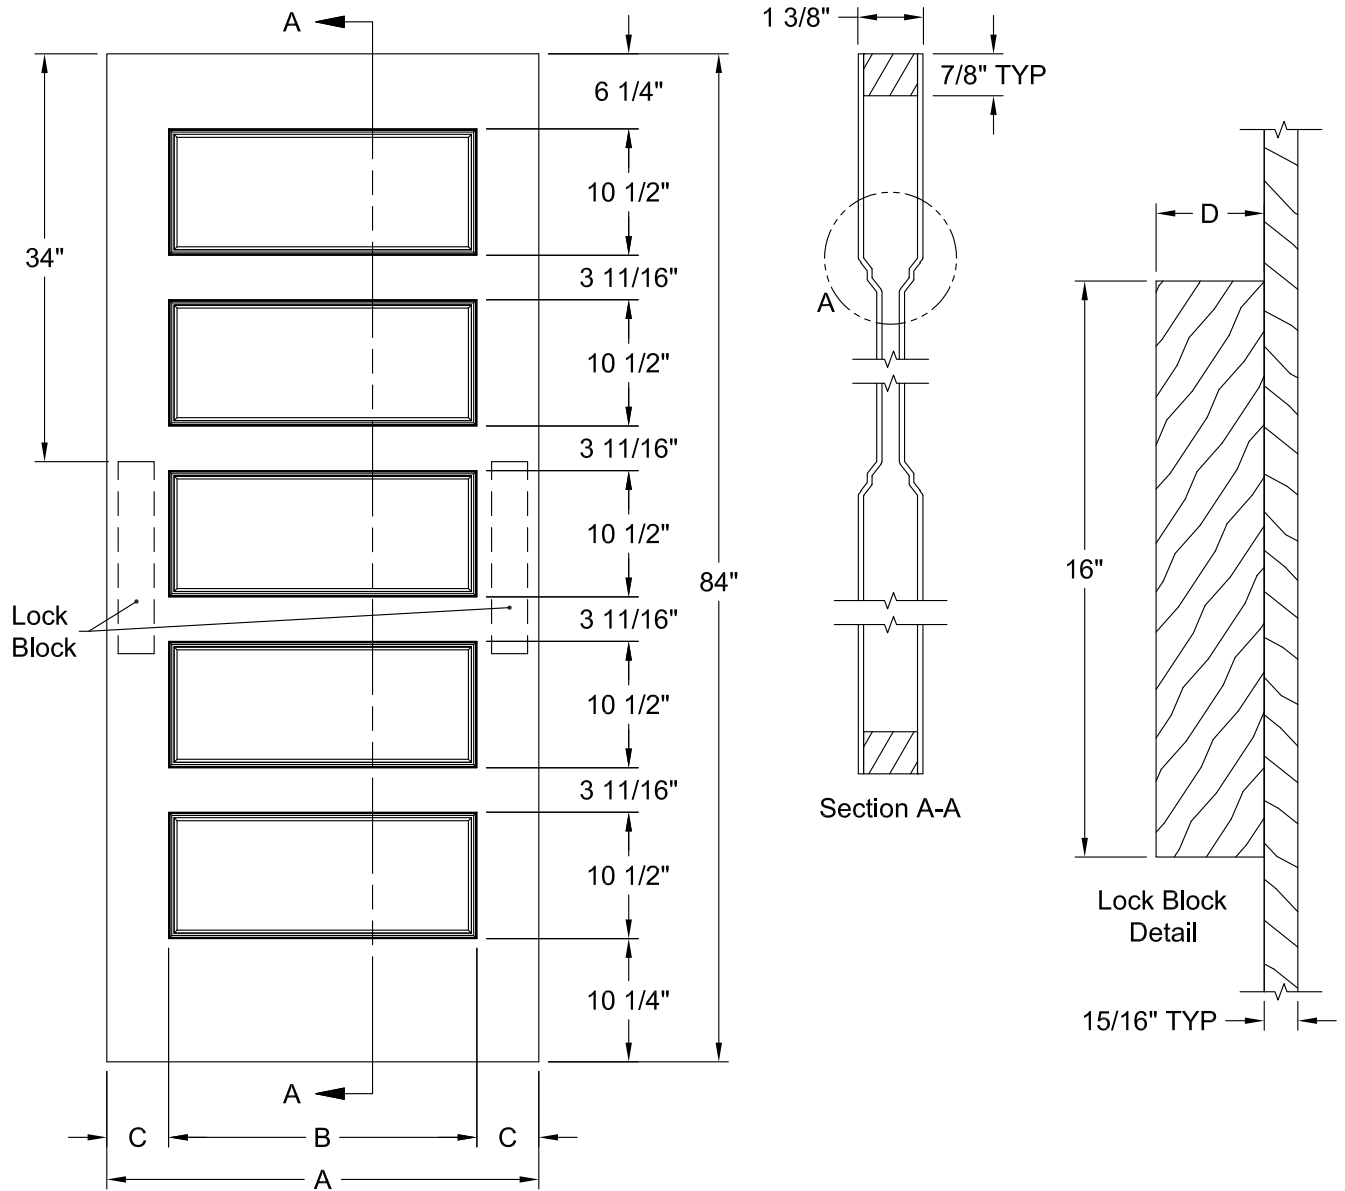

CONMORE SMOOTH 7'-0"

Detail A
Flat Panel
Profile

Dimension Table				
Door Size	A	B	C	D
3'-0" x 7'-0"	36"	25 5/8"	5 3/16"	3"
2'-10" x 7'-0"	34"	23 5/8"	5 3/16"	3"
2'-8" x 7'-0"	32"	23 5/8"	4 3/16"	3"
2'-6" x 7'-0"	30"	21 5/8"	4 3/16"	3"
2'-4" x 7'-0"	28"	19 5/8"	4 3/16"	3"
2'-2" x 7'-0"	26"	15 5/8"	5 3/16"	3"
2'-0" x 7'-0"	24"	15 5/8"	4 3/16"	3"
1'-10" x 7'-0"	22"	15 5/8"	3 3/16"	2 1/8"
1'-8" x 7'-0"	20"	9 5/8"	5 3/16"	3"
1'-6" x 7'-0"	18"	9 5/8"	4 3/16"	3"

CONMORE BIFOLD SMOOTH 7'-0"

Detail A
Flat Panel
Profile

Dimension Table					
Door Size	A	B	C	D	E
3'-0" x 7'-0"	18"	9 1/16"	6 7/16"	2 3/8"	17 7/8"
2'-10" x 7'-0"	17"	9 1/16"	5 7/16"	2 3/8"	16 7/8"
2'-8" x 7'-0"	16"	9 1/16"	4 7/16"	2 3/8"	15 7/8"
2'-6" x 7'-0"	15"	9 1/16"	3 7/16"	2 3/8"	14 7/8"
2'-4" x 7'-0"	14"	9 1/16"	2 7/16"	2 3/8"	13 7/8"
2'-0" x 7'-0"	12"	6 3/4"	3 3/8"	1 3/4"	11 7/8"
1'-10" x 7'-0"	11"	6 3/4"	2 3/8"	1 3/4"	10 7/8"