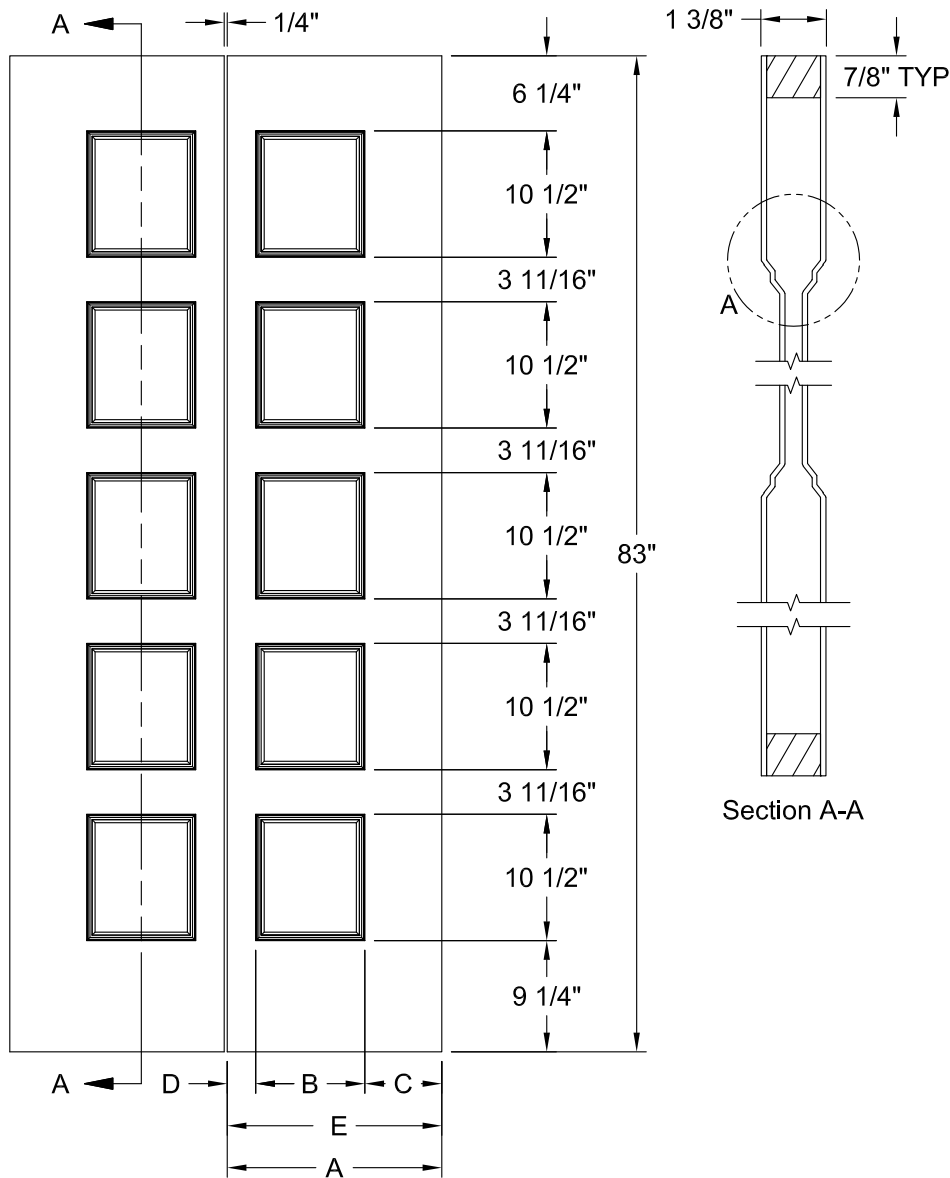

CONMORE SMOOTH 7'-0"

Detail A
Flat Panel
Profile

Dimension Table				
Door Size	A	B	C	D
3'-0" x 7'-0"	36"	25 5/8"	5 3/16"	3"
2'-10" x 7'-0"	34"	23 5/8"	5 3/16"	3"
2'-8" x 7'-0"	32"	23 5/8"	4 3/16"	3"
2'-6" x 7'-0"	30"	21 5/8"	4 3/16"	3"
2'-4" x 7'-0"	28"	19 5/8"	4 3/16"	3"
2'-2" x 7'-0"	26"	15 5/8"	5 3/16"	3"
2'-0" x 7'-0"	24"	15 5/8"	4 3/16"	3"
1'-10" x 7'-0"	22"	15 5/8"	3 3/16"	2 1/8"
1'-8" x 7'-0"	20"	9 5/8"	5 3/16"	3"
1'-6" x 7'-0"	18"	9 5/8"	4 3/16"	3"

CONMORE BIFOLD SMOOTH 7'-0"

Detail A
Flat Panel
Profile

Dimension Table					
Door Size	A	B	C	D	E
3'-0" x 7'-0"	18"	9 1/16"	6 7/16"	2 3/8"	17 7/8"
2'-10" x 7'-0"	17"	9 1/16"	5 7/16"	2 3/8"	16 7/8"
2'-8" x 7'-0"	16"	9 1/16"	4 7/16"	2 3/8"	15 7/8"
2'-6" x 7'-0"	15"	9 1/16"	3 7/16"	2 3/8"	14 7/8"
2'-4" x 7'-0"	14"	9 1/16"	2 7/16"	2 3/8"	13 7/8"
2'-0" x 7'-0"	12"	6 3/4"	3 3/8"	1 3/4"	11 7/8"
1'-10" x 7'-0"	11"	6 3/4"	2 3/8"	1 3/4"	10 7/8"