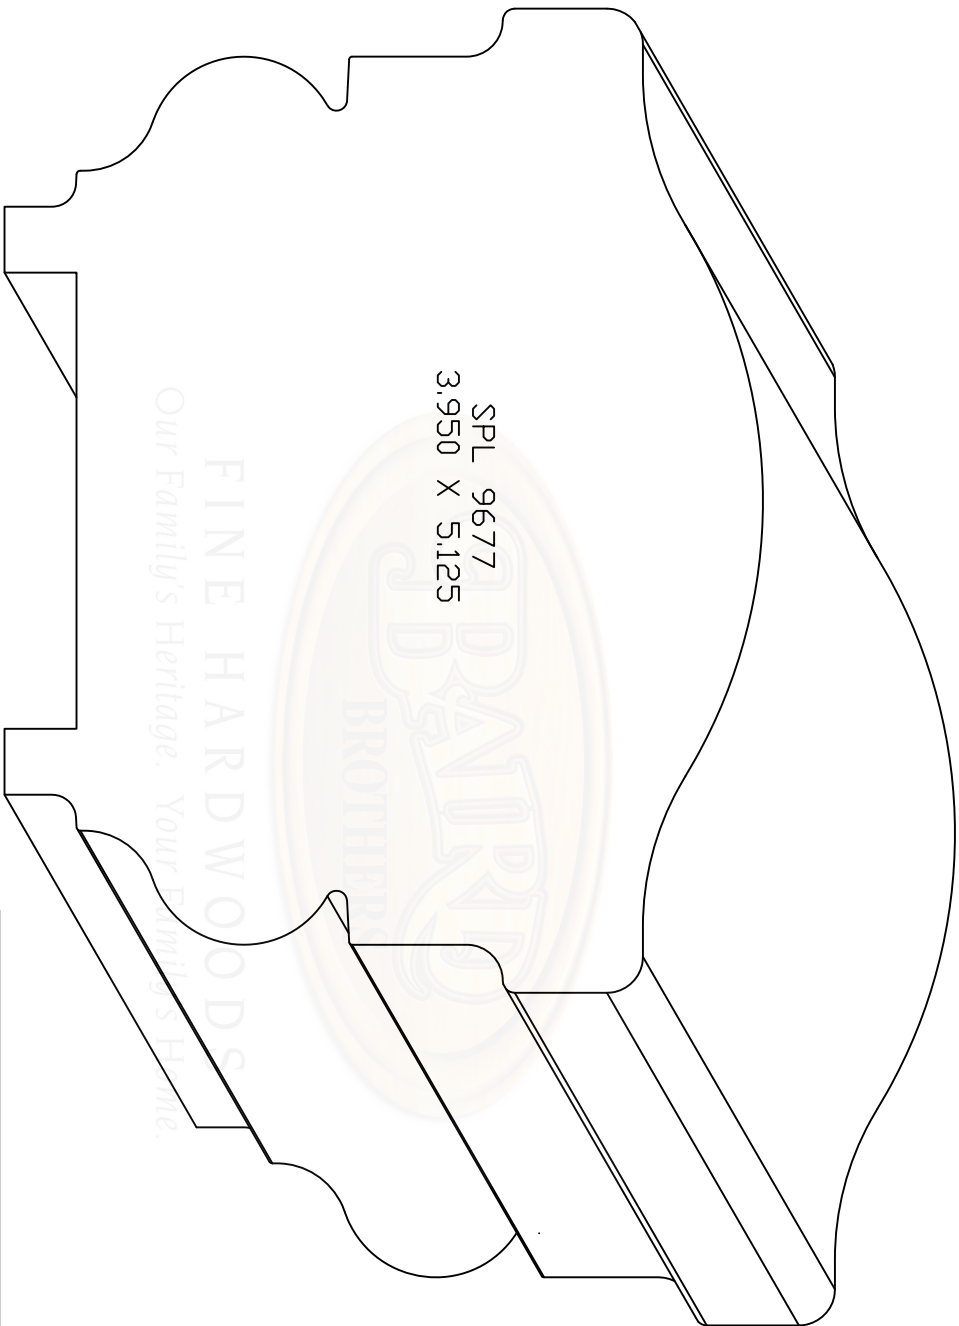

Baird Bros.  
Special Hand Rail

SPL 9677  
3.950 X 5.125

FINE HARDWOODS  
Our Family's Heritage. Your Family's Home.

**Baird Brothers Fine Hardwoods**

Baird Brothers Sawmill Inc. [www.BairdBrothers.com](http://www.BairdBrothers.com)  
7060 Croy Rd. Canfield, OH 44406  
(330) 533-3122 (800) 732-1697

DATE: 9/30/16

DRAWN BY: BPT

SHEET: 1 of 3

SCALE: 1:1

REV

REV DATE:

REV BY:

CHECKED BY:

DATE:

DRAWING # SPL9677PRDJ

THIS DRAWING IS PROPERTY OF  
BAIRD BROTHERS SAWMILL INC.