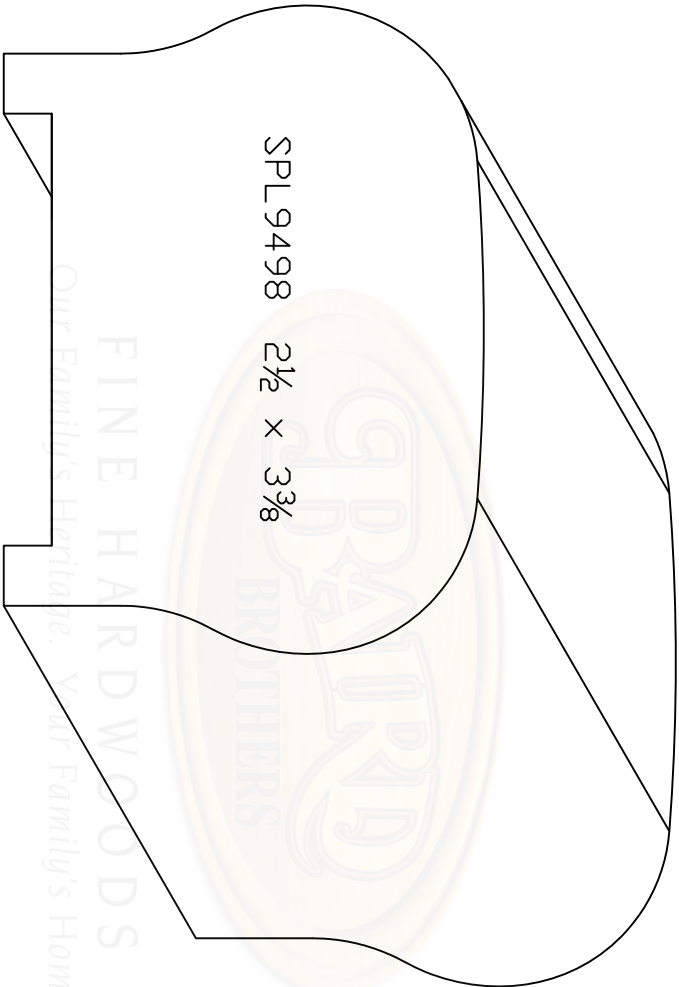

Baird Bros.

SPL9498 2 1/2 x 3 3/8

FINE HARDWOODS

Our Family's Heritage. Your Family's Home.

Baird Brothers Fine Hardwoods

Baird Brothers Sawmill Inc. www.BairdBrothers.com
7060 Croy Rd. Canfield, OH 44406
(330) 533-3122 (800) 732-1697

DATE: 5-22-12

DRAWN BY:

JLG

SHEET:

1 of 1

SCALE: 1:16

REV

REV DATE: