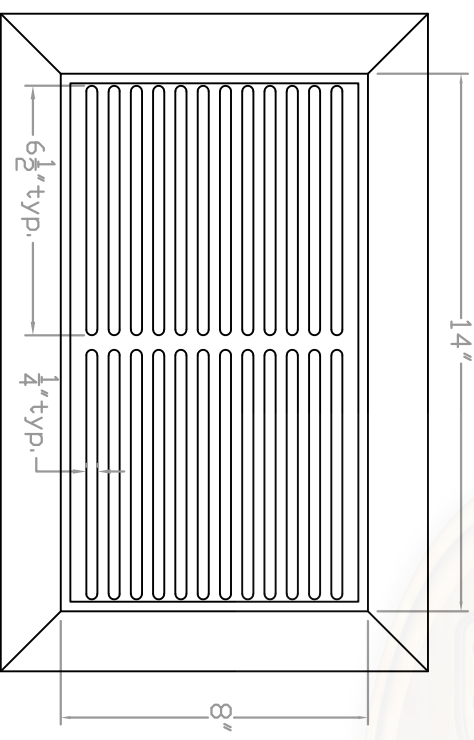

A

FRONT VIEW

Scale: 1:3

B

BACK VIEW

Scale: 1:3

Baird Bros.
8" x 14"
Register Cover w/ Frame

Note:

- * Fits 8" x 14" (nominal) Duct Size
- * 112 sq. in (nominal) Duct Opening
- * 44.8 sq. in Grill Opening
- * 40% Grill Opening to Duct Opening

Baird Brothers Fine Hardwoods
 Baird Brothers Sawmill Inc. www.BairdBrothers.com
 7060 Croy Rd. Canfield, OH 44406
 (330) 533-3122 (800) 732-1697

DATE:	1/16/17	DRAWN BY:	JEC	SHEET:	1 OF 1
SCALE:	1:3	REV		REV DATE:	
DRAWING #:	WRF 814	THIS DRAWING IS PROPERTY OF		BAIRD BROTHERS SAWMILL INC.	