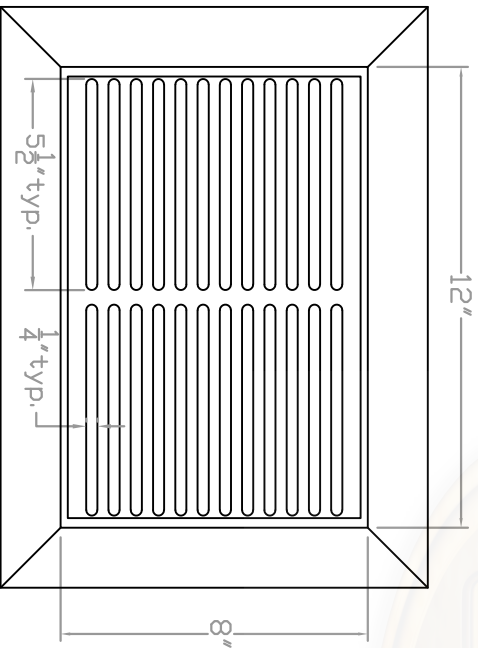

A FRONT VIEW

Scale: 1:3

B BACK VIEW

Scale: 1:3

Baird Bros.
8" x 12"
Register Cover w/ Frame

- Note:
- * Fits 8" x 12" (nominal) Duct Size
 - * 96 sq. in (nominal) Duct Opening
 - * 37.8 sq. in Grill Opening
 - * 39% Grill Opening to Duct Opening