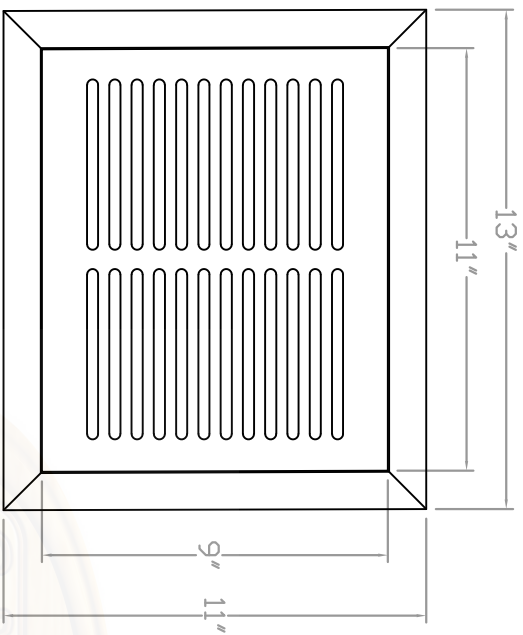

Baird Bros.  
 8" x 10" Register Cover  
 w/ Frame

**A** FRONT VIEW

Scale: 1:3

**B** BACK VIEW

Scale: 1:3

**Note:**

- \* Fits 8" x 10" (nominal) Duct Size
- \* 80 sq. in (nominal) Duct Opening
- \* 30.9 sq. in Grill Opening
- \* 39% Grill Opening to Duct Opening