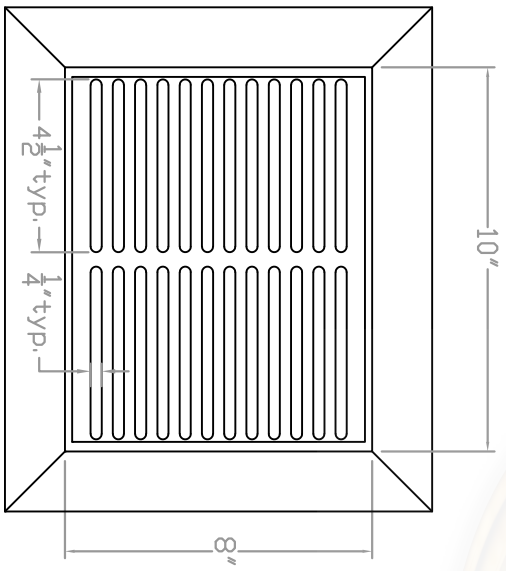

Baird Bros.  
 8" x 10" Register Cover  
 w/ Frame

**A** FRONT VIEW

Scale: 1:3

**B** BACK VIEW

Scale: 1:3

**Note:**

- \* Fits 8" x 10" (nominal) Duct Size
- \* 80 sq. in (nominal) Duct Opening
- \* 30.9 sq. in Grill Opening
- \* 39% Grill Opening to Duct Opening