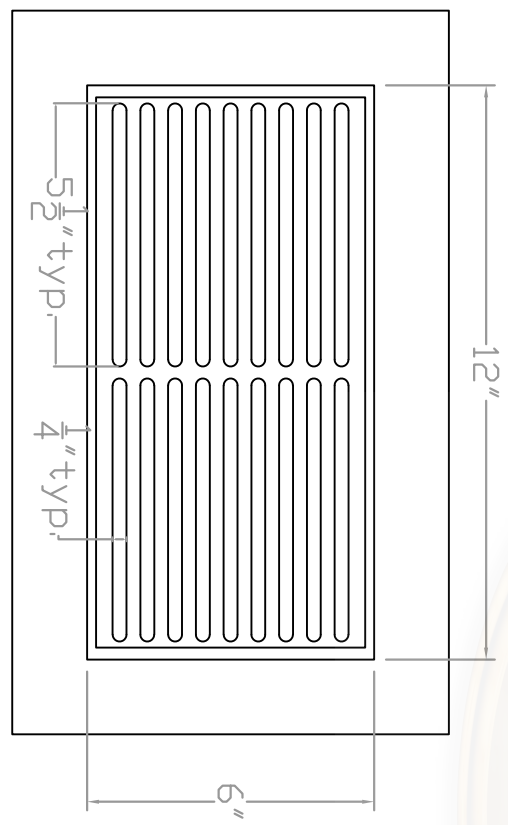

Baird Bros.
 6" x 12"
 Register Cover w/ Frame

A FRONT VIEW
 Scale: 1:3

B BACK VIEW
 Scale: 1:3

- Note:**
- * Fits 6" x 12" (nominal) Duct Size
 - * 72 sq. in (nominal) Duct Opening
 - * 28.7 sq. in Grill Opening
 - * 39% Grill Opening to Duct Opening