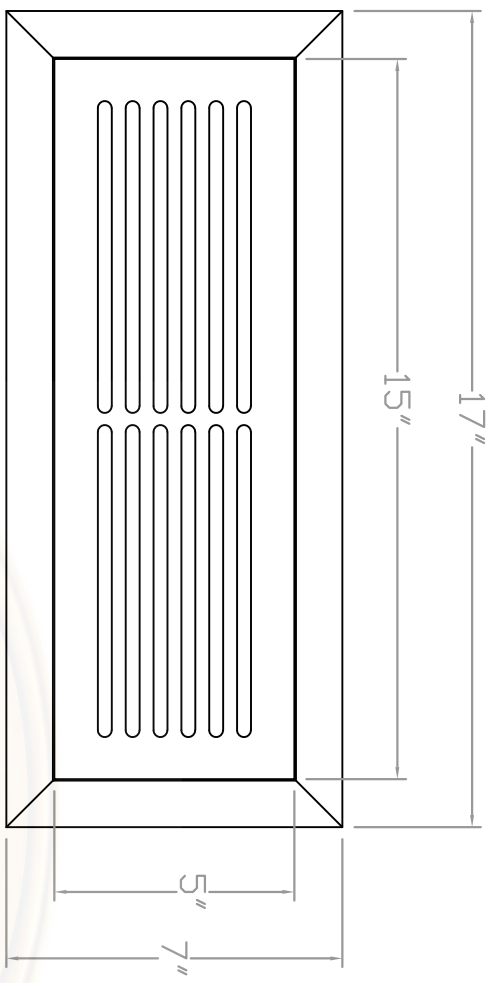

Baird Bros.
 4" x 14"
 Register Cover w/ Frame

A FRONT VIEW
 Scale: 1:3

B BACK VIEW
 Scale: 1:3

- Note:**
- * Fits 4" x 14" (nominal) Duct Size
 - * 56 sq. in (nominal) Duct Opening
 - * 22.6 sq. in Grill Opening
 - * 40% Grill Opening to Duct Opening