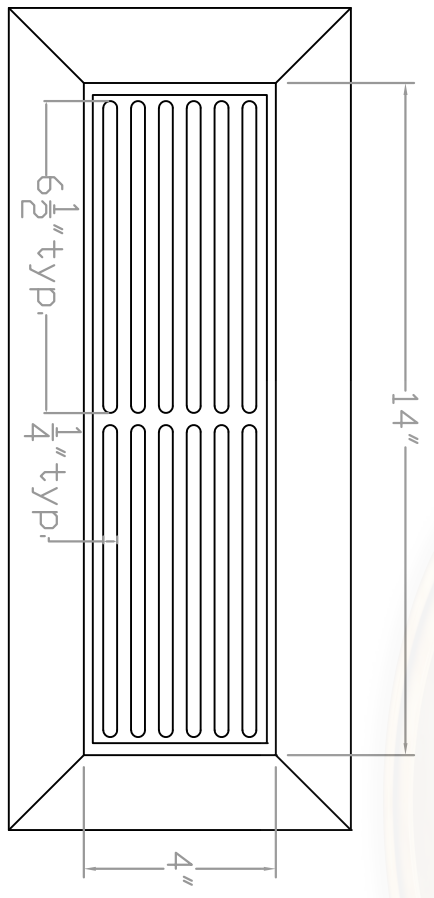

Baird Bros.
 4" x 14"
 Register Cover w/ Frame

A FRONT VIEW
 Scale: 1:3

B BACK VIEW
 Scale: 1:3

- Note:**
- * Fits 4" x 14" (nominal) Duct Size
 - * 56 sq. in (nominal) Duct Opening
 - * 22.6 sq. in Grill Opening
 - * 40% Grill Opening to Duct Opening