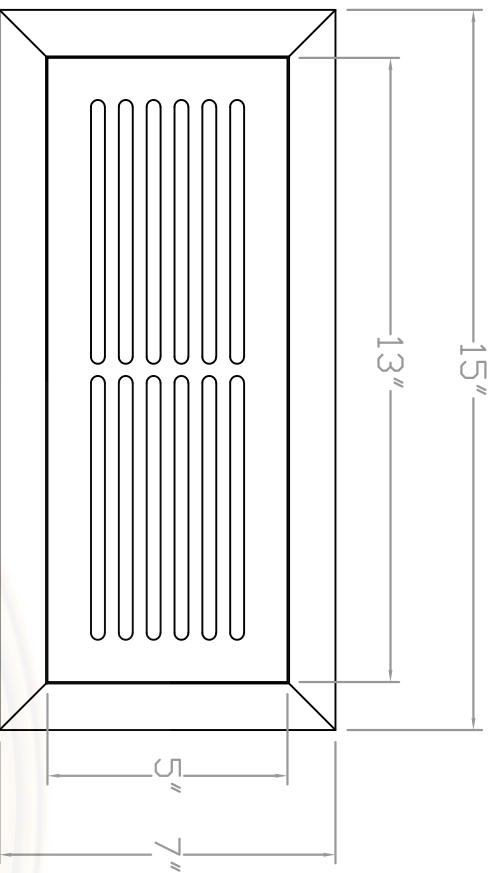

Baird Bros.
 4" x 12"
 Register Cover w/ Frame

A FRONT VIEW

Scale: 1:3

B BACK VIEW

Scale: 1:3

Note:

- * Fits 4" x 12" (nominal) Duct Size
- * 48 sq. in (nominal) Duct Opening
- * 19.1 sq. in Grill Opening
- * 39% Grill Opening to Duct Opening