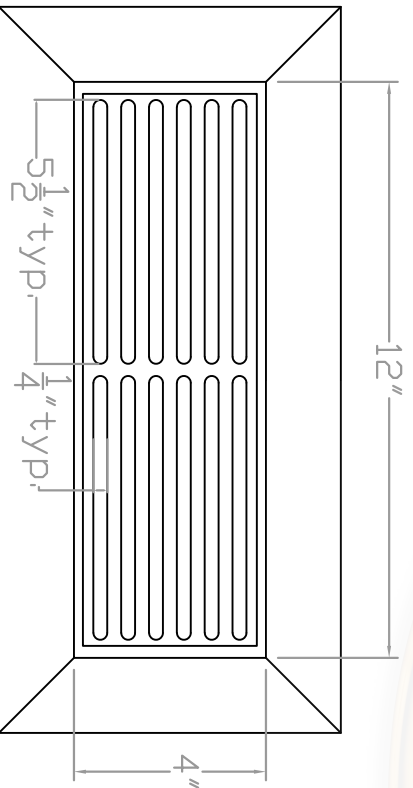

Baird Bros.
 4" x 12"
 Register Cover w/ Frame

A FRONT VIEW

Scale: 1:3

B BACK VIEW

Scale: 1:3

Note:

- * Fits 4" x 12" (nominal) Duct Size
- * 48 sq. in (nominal) Duct Opening
- * 19.1 sq. in Grill Opening
- * 39% Grill Opening to Duct Opening