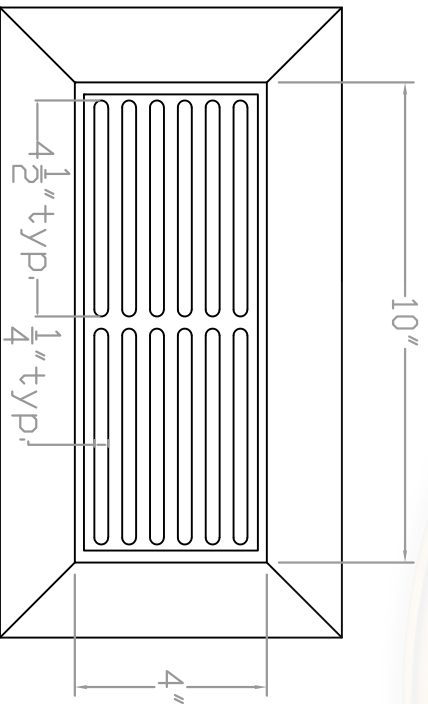

Baird Bros.
 4" x 10"
 Register Cover w/ Frame

A FRONT VIEW

Scale: 1:3

B BACK VIEW

Scale: 1:3

Note:

- * Fits 4" x 10" (nominal) Duct Size
- * 40 sq. in (nominal) Duct Opening
- * 15.6 sq. in Grill Opening
- * 39% Grill Opening to Duct Opening