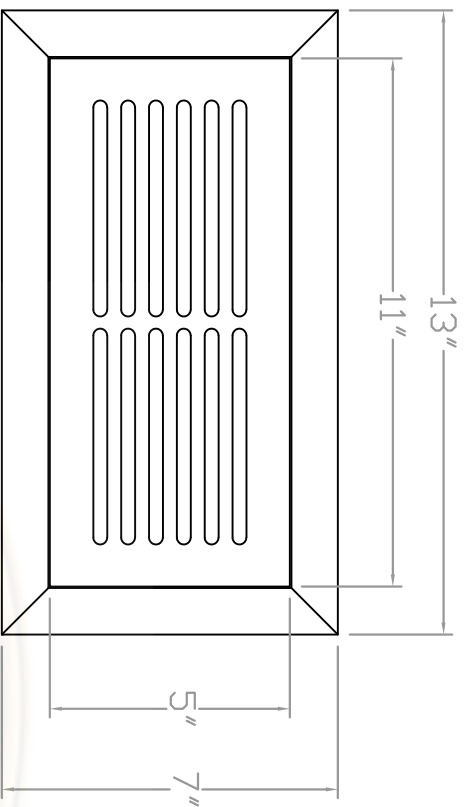

Baird Bros.
 4" x 10"
 Register Cover w/ Frame

A FRONT VIEW

Scale: 1:3

B BACK VIEW

Scale: 1:3

Note:

- * Fits 4" x 10" (nominal) Duct Size
- * 40 sq. in (nominal) Duct Opening
- * 15.6 sq. in Grill Opening
- * 39% Grill Opening to Duct Opening