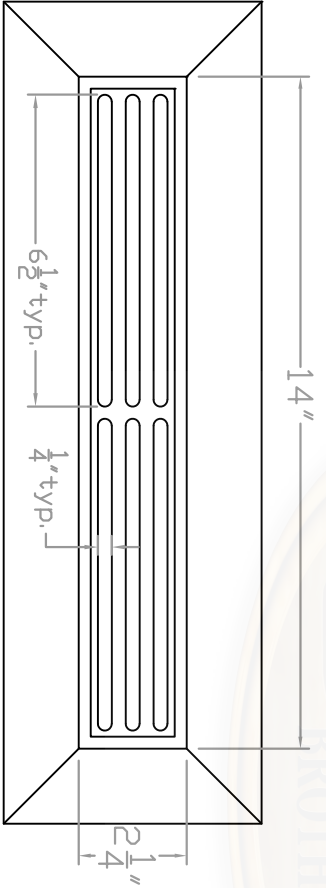

Baird Bros.
 2 1/4" x 14"
 Register Cover w/ Frame

A FRONT VIEW

Scale: 1:3

B BACK VIEW

Scale: 1:3

Note:

- * Fits 2-1/4" x 14" (nominal) Duct Size
- * 31.5 sq. in (nominal) Duct Opening
- * 11.3 sq. in Grill Opening
- * 35% Grill Opening to Duct Opening