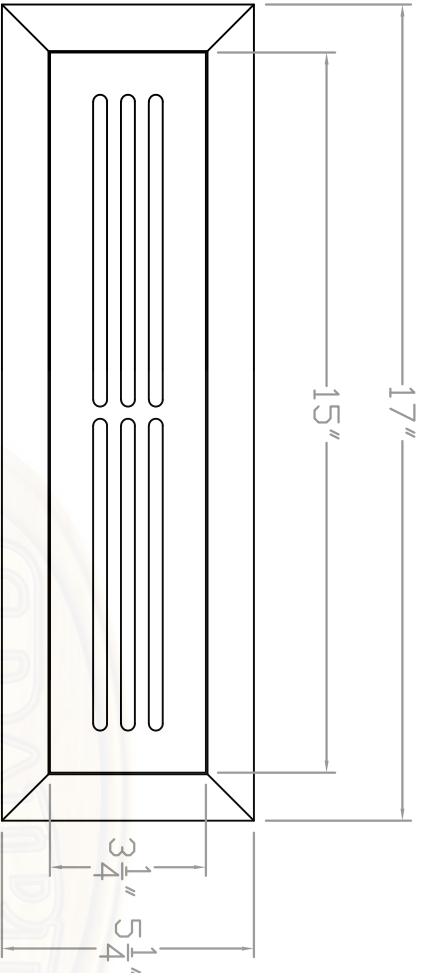

Baird Bros.
 2 1/4" x 14"
 Register Cover w/ Frame

A FRONT VIEW

Scale: 1:3

B BACK VIEW

Scale: 1:3

Note:

- * Fits 2-1/4" x 14" (nominal) Duct Size
- * 31.5 sq. in (nominal) Duct Opening
- * 11.3 sq. in Grill Opening
- * 35% Grill Opening to Duct Opening