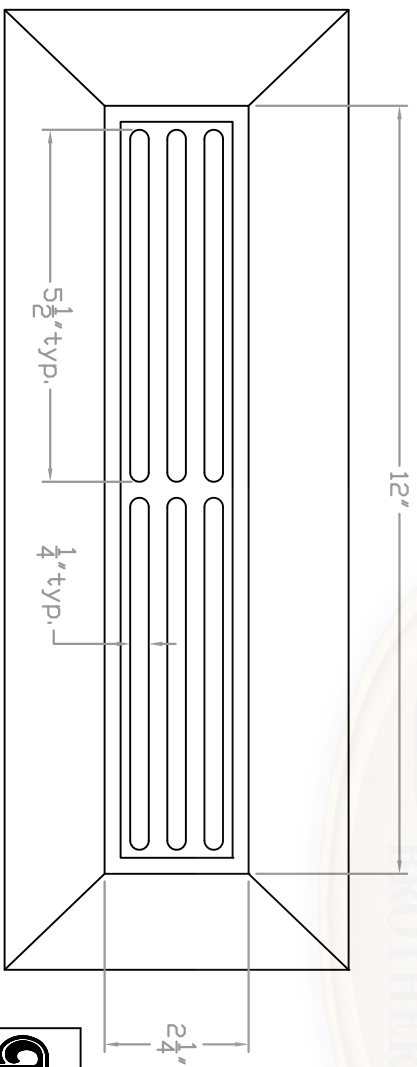

Baird Bros.
 2 1/4" x 12"
 Register Cover w/ Frame

A FRONT VIEW
 Scale: 1:3

B BACK VIEW
 Scale: 1:3

Note:

- * Fits 2-1/4" x 12" (nominal) Duct Size
- * 27 sq. in (nominal) Duct Opening
- * 9.5 sq. in Grill Opening
- * 35% Grill Opening to Duct Opening