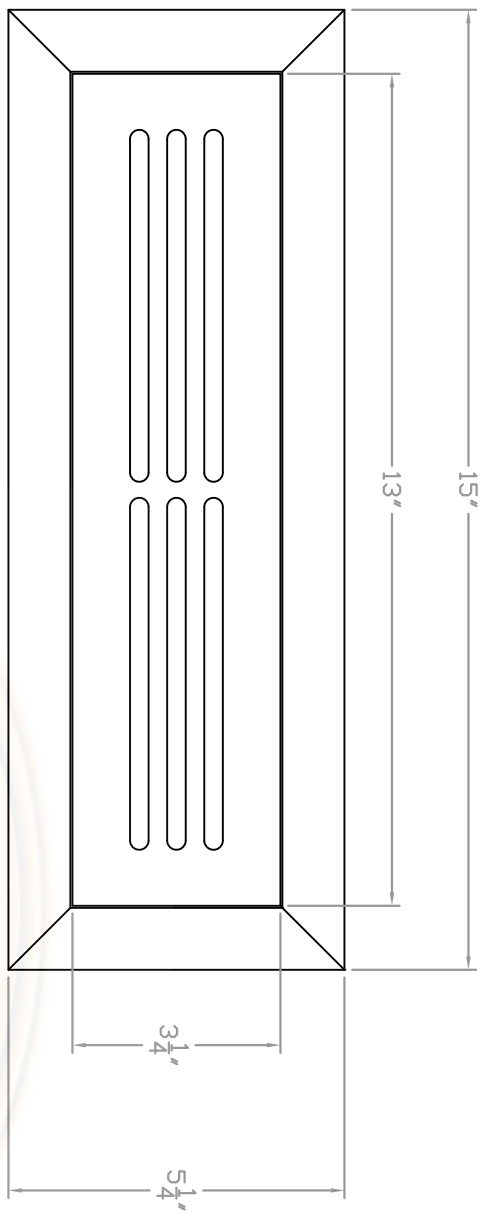

Baird Bros.
 2 1/4" x 12"
 Register Cover w/ Frame

A FRONT VIEW
 Scale: 1:3

B BACK VIEW
 Scale: 1:3

Note:

- * Fits 2-1/4" x 12" (nominal) Duct Size
- * 27 sq. in (nominal) Duct Opening
- * 9.5 sq. in Grill Opening
- * 35% Grill Opening to Duct Opening