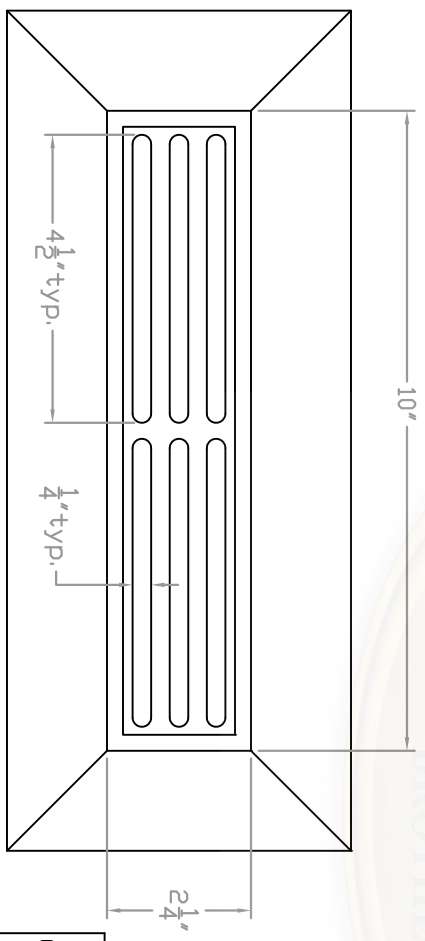

Baird Bros.  
 2 1/4" x 10"  
 Register Cover w/ Frame

**A** FRONT VIEW  
 Scale: 1:3

**B** BACK VIEW  
 Scale: 1:3

**Note:**

- \* Fits 2-1/4" x 10" (nominal) Duct Size
- \* 22.5 sq. in (nominal) Duct Opening
- \* 7.8 sq. in Grill Opening
- \* 35% Grill Opening to Duct Opening