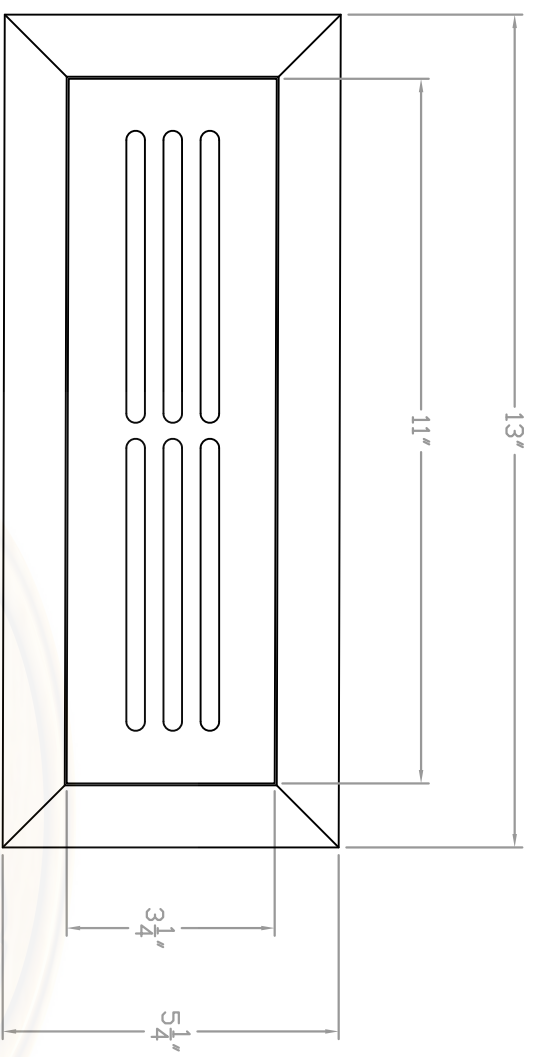

Baird Bros.  
 2 1/4" x 10"  
 Register Cover w/ Frame

**A** FRONT VIEW  
 Scale: 1:3

**B** BACK VIEW  
 Scale: 1:3

**Note:**

- \* Fits 2-1/4" x 10" (nominal) Duct Size
- \* 22.5 sq. in (nominal) Duct Opening
- \* 7.8 sq. in Grill Opening
- \* 35% Grill Opening to Duct Opening